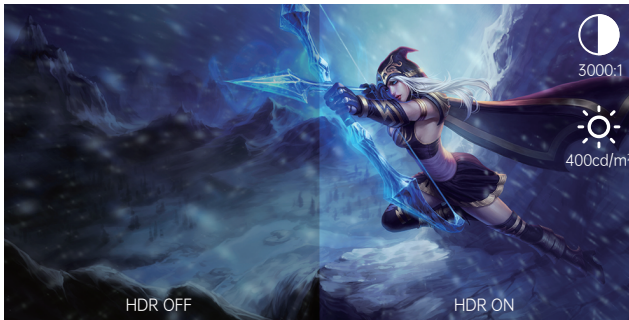

Features

Immersive Display

Experience gaming like never before with a 34-inch VA panel featuring QHD (2560*1440) resolution and 21: 9 aspect ratio. The curved 1500R design and frameless design create a truly captivating visual experience.

Stunning Color Performance

Experience vibrant and lifelike visuals with 16.7 million colors and 100% sRGB color gamut. Every detail in your games will come to life, allowing you to see the full spectrum of colors with exceptional accuracy.