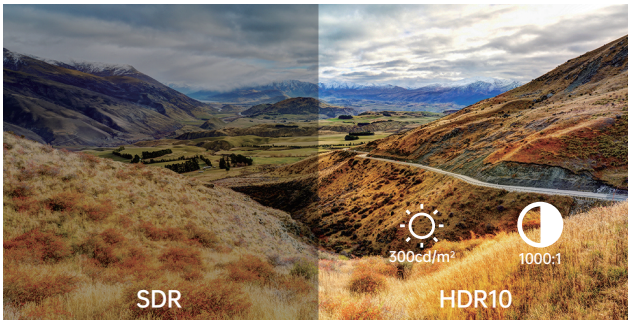

Features

Immersive Visuals

Enjoy a stunning display with FHD resolution (1920x1080) and an frameless design. Immerse yourself in sharp and vibrant visuals for enhanced productivity and visual clarity.

Impressive Color Accuracy

Witness true-to-life colors with a wide range of 16.7M and an impressive 99% sRGB color gamut. Enjoy vivid and accurate color representation, making your work visually captivating.

Enhanced Brightness and Contrast

With a brightness of 300nits and a contrast ratio of 1000:1, every detail will be crisp and clear. HDR10 further enhances the contrast, allowing you to view your work with exceptional depth and clarity.