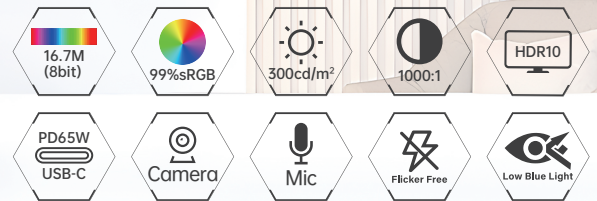

CW24DFI-C-75Hz

24" IPS FHD Business Monitor with PD 65W USB-C

- 24" IPS panel with FHD resolution and frameless design
- 16.7M colors, 99% sRGB color space
- HDR10, 300nits brightness and 1000:1 contrast ratio
- HDMI, DP, USB-A, USB-B, USB-C (PD 65W)
- Pop-up Camera & Mic
- Ergonomic stand (tilt, swivel, pivot and height adjustable)

Features

Immersive Visuals

Enjoy a stunning display with FHD resolution (1920x1080) and an frameless design. Immerse yourself in sharp and vibrant visuals for enhanced productivity and visual clarity.

Impressive Color Accuracy

Witness true-to-life colors with a wide range of 16.7M and an impressive 99% sRGB color gamut. Enjoy vivid and accurate color representation, making your work visually captivating.

Enhanced Brightness and Contrast

With a brightness of 300nits and a contrast ratio of 1000:1, every detail will be crisp and clear. HDR10 further enhances the contrast, allowing you to view your work with exceptional depth and clarity.