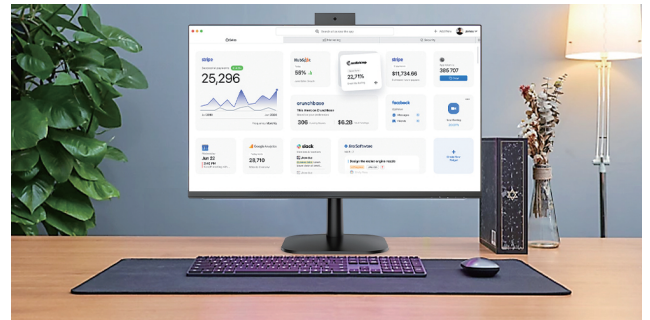

CW24DFI-C-75Hz

24" IPS FHD Business Monitor with PD 65W USB-C

- 24" IPS panel with FHD resolution and frameless design
- 16.7M colors, 99% sRGB color space
- HDR10, 300nits brightness and 1000:1 contrast ratio
- HDMI, DP, USB-A, USB-B, USB-C (PD 65W)
- Pop-up Camera & Mic
- Ergonomic stand (tilt, swivel, pivot and height adjustable)

Features

Immersive Visuals

Enjoy a stunning display with FHD resolution (1920x1080) and an frameless design. Immerse yourself in sharp and vibrant visuals for enhanced productivity and visual clarity.

Impressive Color Accuracy

Witness true-to-life colors with a wide range of 16.7M and an impressive 99% sRGB color gamut. Enjoy vivid and accurate color representation, making your work visually captivating.

Enhanced Brightness and Contrast

With a brightness of 300nits and a contrast ratio of 1000:1, every detail will be crisp and clear. HDR10 further enhances the contrast, allowing you to view your work with exceptional depth and clarity.