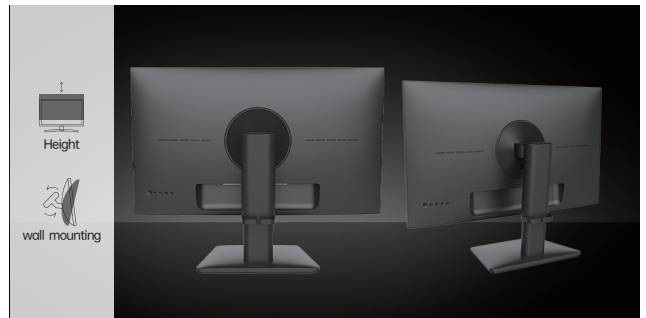

Features

Immerse Yourself in Stunning Visuals

The 27-inch IPS panel with FHD resolution and a 3-sided frameless design brings your games to life with breathtaking clarity and immersive visuals. Get ready to be fully absorbed in every gaming world.

Customize Your Setup

The height adjustable stand allows you to find the perfect viewing angle and position for optimal comfort during extended gaming sessions. Additionally, the versatile VESA mount gives you the freedom to create a personalized gaming setup that suits your preferences.