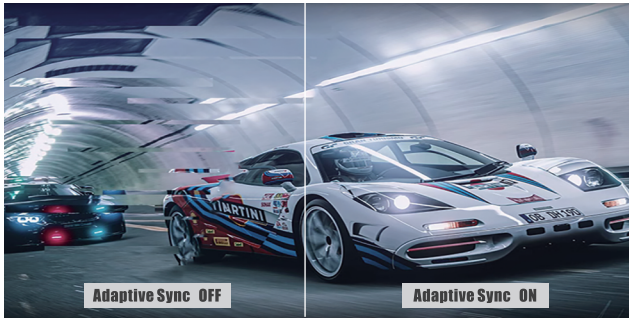

Features

Immersive Sleek & Bezeless Screen Design, Help You Focus

A sleek IPS panel screen with three-sided bezelless shows you the full picture without distractions when you are in the game, and delivers an incredibly immersive gaming experience with vivid color and fluid image.

High-performance For Ultimate Gaming Experience

With a fast 120Hz refresh rate and ultra-low 1ms MPRT response time, the monitor delivers greater visual fluidity and wonderful graphics, minimizing motion blur and ghosting.