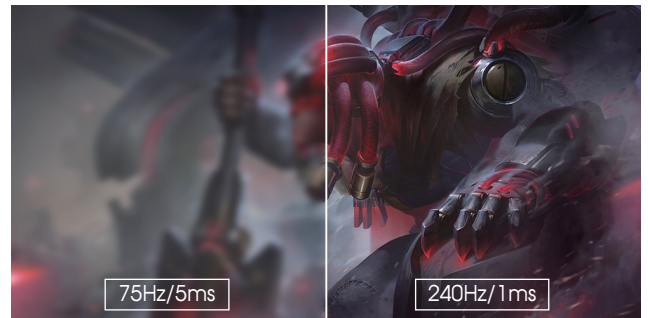

EW27RFA-240Hz

27" VA FHD Curved 1500R Gaming Monitor With HDR400

- 27" VA panel with 1920*1080 resolution and 1500R curvature
- 240Hz refresh rate & 1ms MPRT
- G-sync & FreeSync technology
- Flicker-free technology and low blue light emission
- 16.7 million colors, 99% sRGB and 72% NTSC color gamut
- HDR400, contrast ratio of 3000:1 and 300nits brightness

Features

Immersive Curved Display

Immerse yourself in the 27-inch VA panel with FHD (1920*1080) resolution and a 1500R curvature. This curved design wraps around your field of vision, creating a truly immersive gaming experience.

Lightning-fast Gameplay

Experience unparalleled speed with a blistering 240Hz refresh rate and an ultra-fast 1ms response time. Say goodbye to motion blur and enjoy ultra-smooth gameplay, allowing you to react quickly and gain a competitive edge.

Versatile Connectivity

Connect your devices effortlessly with HDMI and DP ports. Whether you're gaming on consoles or PC, our monitor has you covered.

Specifications

Screen Size

27"

Resolution

1920X1080(240Hz)