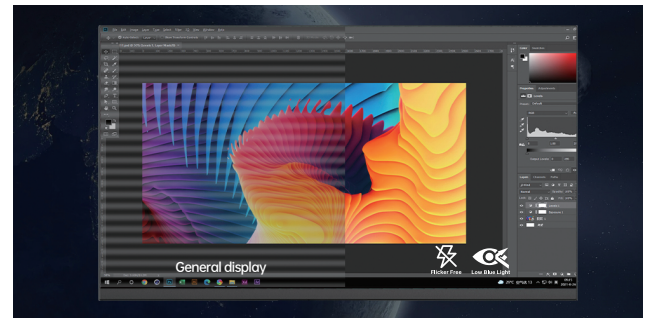

GM24DFI-75Hz

24"IPS FHD Frameless Business Monitor with HDMI & VGA

- 23.8" IPS FHD resolution, 16:9 aspect ratio
- Flicker-free technology and low blue light mode
- 75Hz refresh rate and 8ms(G2G) response time
- 16.7 million colors, 99% sRGB and 72% NTSC color gamut
- HDR 10, 250nits brightness and 1000:1 contrast ratio
- HDMI & VGA inputs, VESA mount and metal stand

Features

Crisp and Vibrant Display

Experience stunning visuals on the 23.8-inch IPS panel with Full HD resolution (1920x1080) and a 16:9 aspect ratio. The 3-sided frameless design enhances the viewing experience, providing a sleek and immersive display.

Impressive Color Performance

Enjoy accurate and lifelike colors with support for 16.7 million colors, 99% sRGB, and 72% NTSC color gamut. The monitor delivers vibrant and true-to-life visuals, allowing you to experience your content with exceptional color accuracy and richness.