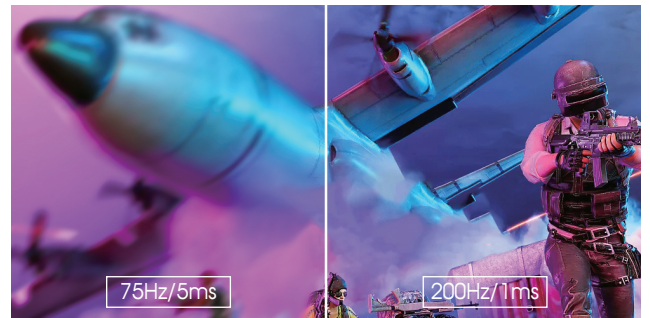

HM30DWI-200Hz

Elevate your gaming to new heights with the HM30DWI-200Hz Monitor. Immerse yourself in breathtaking visuals, experience unrivaled performance, and indulge in a truly immersive gaming journey designed to take your skills to the next level. Get ready to dominate the competition like never before.

- 30" IPS panel, 21:9 aspect ratio, 2560*1080 resolution
- 200Hz refresh rate and 1ms MPRT
- FreeSync & G-Sync technology
- HDR400, 16.7M colors, 99% sRGB color gamut
- PIP/PBP function
- Eye-care technology

Features

Immerse in Stunning Visuals

With a 30-inch IPS panel and an ultra-wide 21:9 aspect ratio, this monitor presents jaw-dropping visuals in 2560*1080 resolution. Get ready to be fully immersed in your gaming world with vibrant colors and incredible clarity.

Unmatched Performance

Prepare for unmatched smoothness with a blistering 200Hz refresh rate and a lightning-fast 1ms MPRT. Say goodbye to motion blur and hello to seamless, pixel-perfect gameplay that will keep you on top of your game.