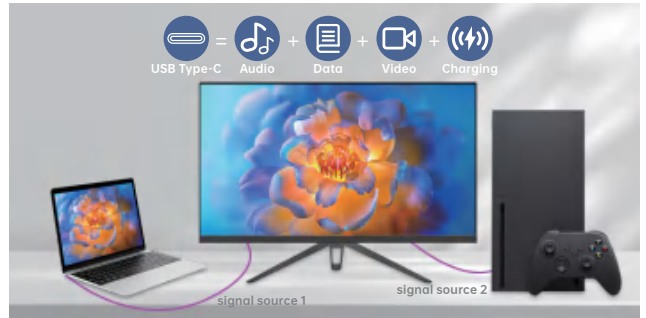

Versatile Connectivity and KVM Function for Multitasking

Connect your devices effortlessly with HDMI, DP, USB-A, USB-B, and USB-C (PD 65W) ports. The KVM function enables seamless multitasking, allowing you to switch between multiple devices effortlessly.

Specifications

Screen Size

28"

Resolution

3840*2160(144Hz)

VESA Mount

100x100mm

Panel type

Fast IPS

Response Time

0.5ms MPRT

Eye-care Technology

Flicker free/low blue light mode

Aspect Ratio

16:9

Viewing Angle (Horizontal/Vertical)

178°/178° (CR>10)

FreeSync/G-Sync

support

Brightness

350 cd/m²

Color Support

1.07B colors/90% DCI-P3/100% sRGB

HDR400

support

Contrast Ratio

1000:1

Interfaces

HDMI*2/DP*1/USB-A*2/USB-B*1/USB-C*1/KVM

Ergonomics Stand

Height/Swivel/ Pivot/ Tilt adjustable

www.perfectdisplay.com

0086-755-27085962

1501 (Floor12-15), SDGI Building, Shutianpu Community, Matian Street, Guangming District, Shenzhen