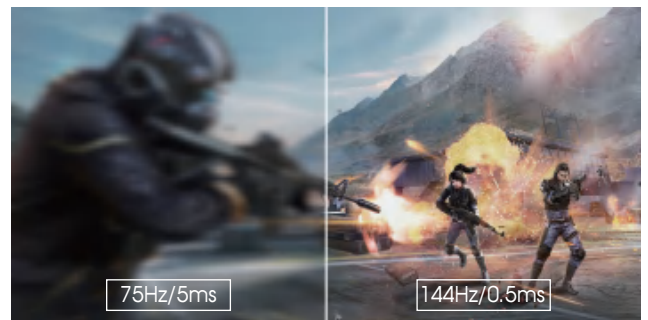

JM28DUI-144Hz

28" Fast IPS 4K gaming monitor with PD 65W USB-C

- 28" Fast IPS 3840*2160 resolution with frameless design ◦
- 144Hz refresh rate and 0.5ms response time ◦
- G-Sync & FreeSync technology ◦
- 1.07 B colors, 90% DCI-P3 & 100% sRGB color gamut ◦
- HDR400, 350nits brightness and 1000:1 contrast ratio ◦
- HDMI, DP, USB-A, USB-B, and USB-C (PD 65W) ports ◦
- KVM function for multitasking ◦

Features

Unmatched Visuals

Immerse yourself in the 28-inch Fast IPS panel with UHD resolution, delivering stunningly sharp and detailed visuals. The 3-sided frameless design provides an expansive viewing area, maximizing your gaming immersion.

Ultra-Smooth Gameplay

Enjoy lightning-fast visuals with a blistering 144Hz refresh rate and an incredibly fast 0.5ms response time. Say goodbye to motion blur and enjoy fluid gameplay, even during intense gaming sessions.