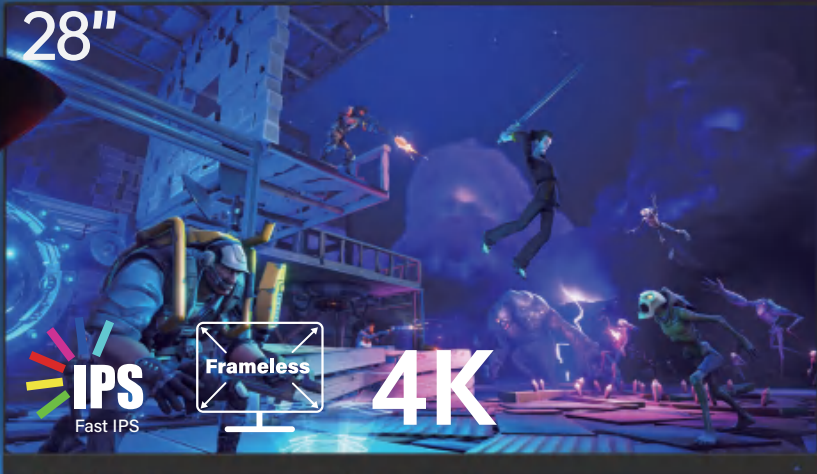

JM28DUI-144Hz

28" Fast IPS 4K gaming monitor with PD 65W USB-C

- 28" Fast IPS 3840*2160 resolution with frameless design ◦
- 144Hz refresh rate and 0.5ms response time ◦
- G-Sync & FreeSync technology ◦
- 1.07 B colors, 90% DCI-P3 & 100% sRGB color gamut ◦
- HDR400, 350nits brightness and 1000:1 contrast ratio ◦
- HDMI, DP, USB-A, USB-B, and USB-C (PD 65W) ports ◦
- KVM function for multitasking ◦

Features

Unmatched Visuals

Immerse yourself in the 28-inch Fast IPS panel with UHD resolution, delivering stunningly sharp and detailed visuals. The 3-sided frameless design provides an expansive viewing area, maximizing your gaming immersion.

Ultra-Smooth Gameplay

Enjoy lightning-fast visuals with a blistering 144Hz refresh rate and an incredibly fast 0.5ms response time. Say goodbye to motion blur and enjoy fluid gameplay, even during intense gaming sessions.

Specifications

Screen Size

28"

Resolution

3840*2160(144Hz)

VESA Mount

100x100mm

Panel type