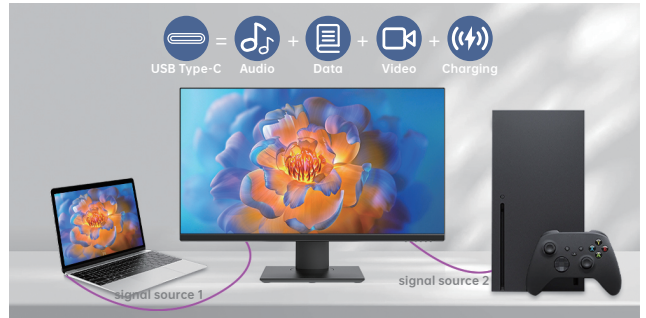

Versatile Connectivity and KVM Function for Multitasking

Connect your devices effortlessly with HDMI, DP, USB-A, USB-B, and USB-C (PD 65W) ports. The KVM function enables seamless multitasking, allowing you to switch between multiple devices effortlessly.

Specifications

Screen Size

28"

Resolution

3840*2160(144Hz)

VESA Mount

100x100mm

Panel type

Fast IPS

Response Time

0.5ms MPRT

Eye-care Technology

Flicker free/low blue light mode

Aspect Ratio

16:9

Viewing Angle (Horizontal/Vertical)

178°/178° (CR>10)

FreeSync/G-Sync

support

Brightness

400 cd/m²

Color Support

1.07B colors/90% DCI-P3/100% sRGB

HDR400

support

Contrast Ratio

1000:1

Interfaces

HDMI*2/DP*1/USB-A*2/USB-B*1/USB-C*1/KVM

Ergonomics Stand

Height/Swivel/ Pivot/ Tilt adjustable

www.perfectdisplay.com

0086-755-27085962

1501 (Floor12-15), SDGI Building, Shutianpu Community, Matian Street, Guangming District, Shenzhen