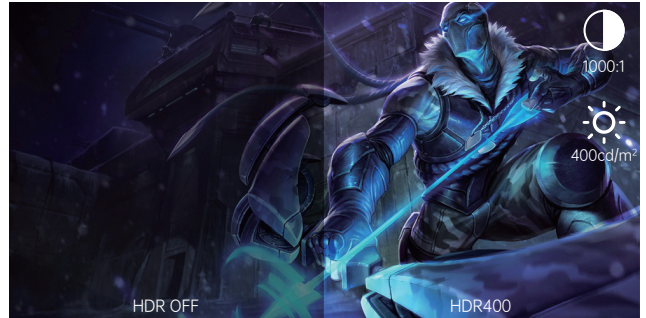

### Immersive Visuals

Immerse yourself in stunning visuals with a 32-inch IPS panel and QHD resolution of 2560x1440. The edgeless design ensures an uninterrupted gaming experience, allowing you to get lost in the world of your favorite games.

**Vibrant Color Performance**

Enjoy breathtaking colors with a palette of 16.7 million and impressive color accuracy of 90% DCI-P3 and 100% sRGB color gamut. Every detail of your game will come to life with vibrant and lifelike colors.