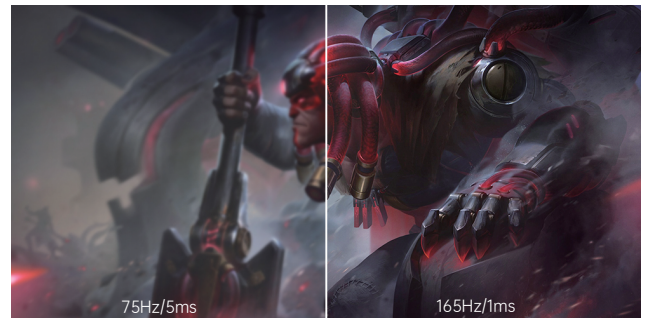

### Immersive Visuals

Immerse yourself in stunning visuals with a 32-inch IPS panel and QHD resolution of 2560x1440. The edgeless design ensures an uninterrupted gaming experience, allowing you to get lost in the world of your favorite games.