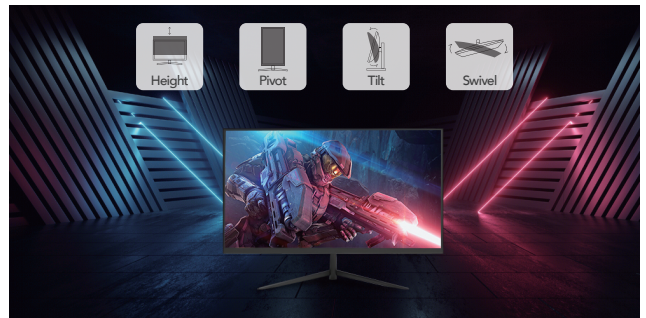

Ergonomic Design

Find your perfect gaming position with the help of our enhanced stand. Tilt, swivel, pivot, and adjust the height to achieve optimal comfort and ergonomics, ensuring that you can focus on gaming without any distractions.

Specifications

Screen Size

23.8"

Resolution

1920x1080(120Hz)

VESA Mount

75x75mm

Panel type

IPS

Response Time

1ms MPRT

Eye-care Technology

Flicker Free and Low Blue Light

Aspect Ratio

16:9

Viewing Angle (Horizontal/Vertical)

178°/178° (CR>10)

FreeSync/G-Sync

Supported

Brightness

300cd/m²

Color Support

16.7M(8Bit), 72% NTSC

HDR

Supported

Contrast Ratio

1000:1

Interfaces

HDMI+DP

Audio

2x2W

www.perfectdisplay.com

0086-755-27085962

1501 (Floor12-15), SDGI Building, Shutianpu Community, Matian Street, Guangming District, Shenzhen