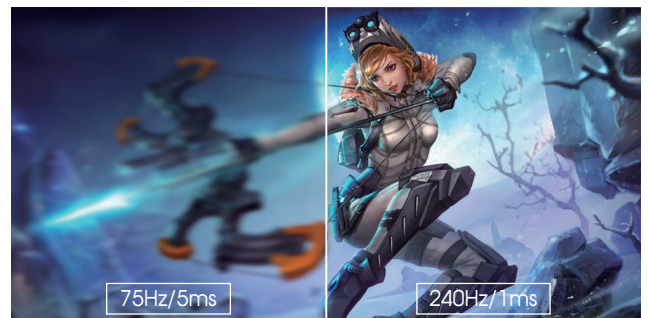

MM25DFA-240Hz

25" VA FHD 240Hz Gaming Monitor

- 25" VA panel, FHD resolution with borderless design
- 240Hz refresh rate and 1ms MPRT
- FreeSync & G-Sync
- HDR400, 350nits and 5000:1 contrast ratio
- Flicker free and low blue light technologies
- 16.7M colors, 99% sRGB & 72% NTSC

Features

Immerse in Every Detail

The 25 inch 3-sided frameless design VA panel monitor allows for an uninterrupted viewing experience, drawing you into the action like never before. drawing you into the action like never before. With a Full HD resolution of 1920x1080 and a max contrast ratio of 5000:1, every detail comes to life, delivering sharp and vibrant imagery.

Specifications

Screen Size

24.5"

Resolution

1920X1080(240Hz)

VESA Mount

75x75mm(M4*8mm)

Panel type