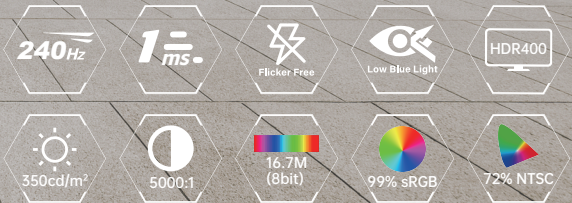

MM25DFA-240Hz

25" VA FHD 240Hz Gaming Monitor

- 25" VA panel, FHD resolution with borderless design
- 240Hz refresh rate and 1ms MPRT
- FreeSync & G-Sync
- HDR400, 350nits and 5000:1 contrast ratio
- Flicker free and low blue light technologies
- 16.7M colors, 99% sRGB & 72% NTSC

Features

Immerse in Every Detail

The 25 inch 3-sided frameless design VA panel monitor allows for an uninterrupted viewing experience, drawing you into the action like never before. drawing you into the action like never before. With a Full HD resolution of 1920x1080 and a max contrast ratio of 5000:1, every detail comes to life, delivering sharp and vibrant imagery.

Specifications

Screen Size

24.5"

Resolution

1920X1080(240Hz)

VESA Mount

75x75mm(M4*8mm)

Panel type

178°/178° (CR>10)

FreeSync/G-Sync

support

Brightness

350cd/m²

Color Support

16.7M(8Bit),99% sRGB,72% NTSC

HDR400