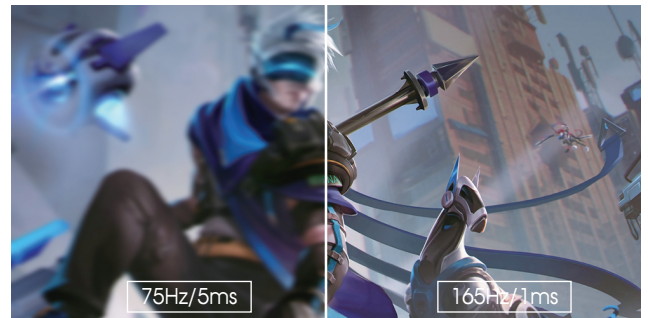

OG34RWA-165Hz

34" VA WQHD 21:9 Curved 1500R Gaming Monitor

- 34" VA curved 1500R panel with 3440*1440 resolution and 21:9 aspect ratio
- 165Hz refresh rate & 1ms MPRT
- G-sync & FreeSync technology
- Flicker-free technology and low blue light emission
- 16.7 million colors, a 99% sRGB & 72% NTSC color gamut
- HDR400, contrast ratio of 4000:1 and 400nits brightness

Features

Immersive Curved Display

Immerse yourself in the action with the immersive 1500R curve. The expansive 34-inch VA panel, combined with the 21:9 aspect ratio and 3-sided frameless design, creates a truly immersive viewing experience, filling your peripheral vision for maximum engagement.

Ultra-Smooth Gameplay

Stay ahead of the competition with an impressive 165Hz refresh rate and lightning-fast 1ms response time. Experience fluid visuals and ultra-responsive gameplay, ensuring every movement is smooth, precise, and free from motion blur, giving you a competitive edge.