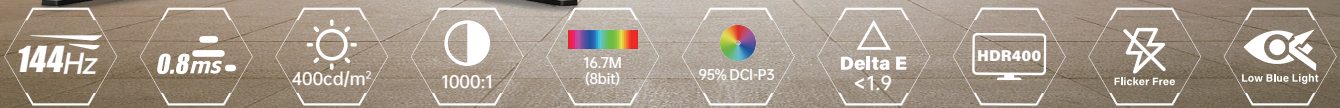

PG27DUI-144Hz

27" Fast IPS UHD 144Hz Gaming Monitor

- 27" Fast IPS panel featuring 3840*2160 resolution
- 144Hz & 0.8ms MPRT
- 16.7M colors, 95%DCI-P3, and $\Delta E < 1.9$
- HDR400, brightness 400 cd/m² and contrast ratio 1000:1
- HDMI, DP, USB-A, USB-B, and USB-C (PD 65W)

Features

Impressive Visual

Immerse yourself in stunning visuals with the 27-inch Fast IPS panel, delivering sharp and vibrant images in 3840*2160 resolution. The edgeless design enhances the overall viewing experience, making you feel fully immersed in your favorite games.

Smooth and Responsive Gaming

With a high refresh rate of 144Hz and MPRT 0.8ms, our gaming monitor delivers smooth and fluid visuals, reducing motion blur and ensuring you never miss a beat. The FreeSync technology further enhances your gaming experience by eliminating screen tearing and stuttering.