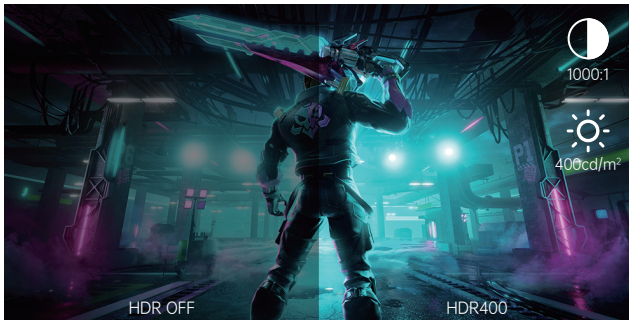

Enhanced Brightness and Contrast

Enjoy vivid images with a brightness of 400 cd/m² and a contrast ratio of 1000:1. The HDR400 support adds depth and richness to both bright and dark scenes, ensuring every detail is brought to life on the screen.