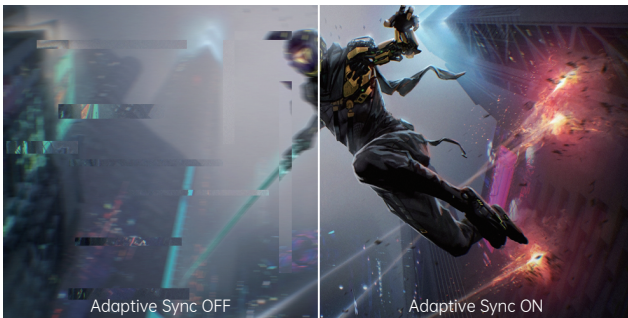

Sync Technology

Say goodbye to screen tearing and stuttering. Our gaming monitor seamlessly integrates FreeSync and G-Sync technologies, ensuring smooth and tear-free gaming performance. Experience gameplay like never before, with every frame synchronizing perfectly.