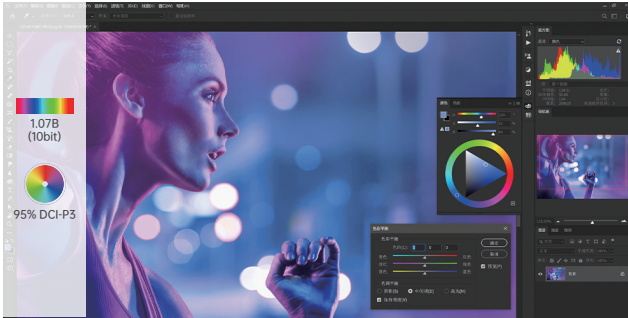

Features

Immersive Visuals

Immerse yourself in stunning visuals with a 27-inch IPS panel and QHD (2560*1440) resolution. The edgeless design ensures a seamless viewing experience, allowing you to get lost in vibrant, lifelike images.

Smooth and Responsive Gameplay

Enjoy fluid gameplay with an impressive refresh rate of 165Hz and a rapid MPRT of 1ms. Delve into the fast-paced world of gaming without any motion blur or ghosting, giving you a competitive edge.

True-to-Life Colors

Experience exceptional color performance with a palette of 1.07 billion colors and 95% DCI-P3 color gamut. Every shade is vividly reproduced, transporting you into the heart of the action with incredible accuracy and depth.

Dynamic HDR400

Witness enhanced brightness levels of up to 350cd/m², bringing every detail to life. The contrast ratio of 1000:1 ensures deep blacks and bright whites, resulting in striking visual contrast and realism.