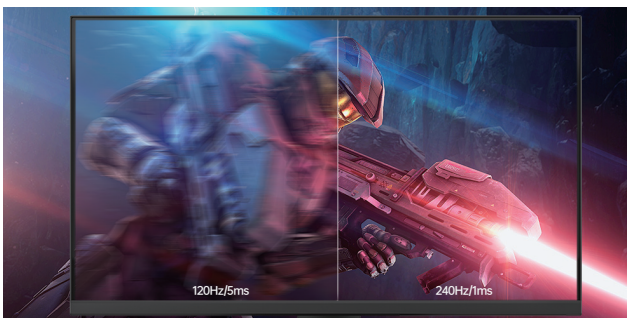

QG25DFA

25" FHD 240Hz 1ms Gaming Monitor With G-sync & FreeSync

- 25" FHD (1920x1080) VA panel gaming monitor with an immersive borderless design.
- Ultimate gaming experience with 240Hz refresh rate and 1ms (MPRT) response time.
- Nvidia G-sync & AMD FreeSync technology enables fluid and tear-free gameplay.
- Flicker-free and low blue light technology for reduced eyestrain and more comfort.
- Compatible with various game platforms, supports laptops, PC, Xbox and PS5 etc.

Features

Ultimate Gaming Experience Mainstream E-sport Gamers Choose

Seamless Gameplay with ultra-smooth 240Hz refresh rate, delivering even more frames per second for smooth gaming and flawless graphics. Ultra-fast response time reaching 1ms eliminates images streaking, blurring or ghosting. Experience your games at a new level of graphic fidelity and play like the mainstream e-sport gamers do.

Immersive Gaming With Borderless Design

Featuring a sleek, 3-sided borderless design that maximizes screen real estate while minimizing bezel distraction, the monitor is a perfect choice for multi-display gaming setups, giving you more immersion.

Versatile Compatibility Of Multiple Game Platforms

Due to the built-in HDMI and DP interface, this monitor is compatible with multiple game platforms, can be connected to PC, Laptop, PS5, and Xbox, etc. You can play various games with one monitor.