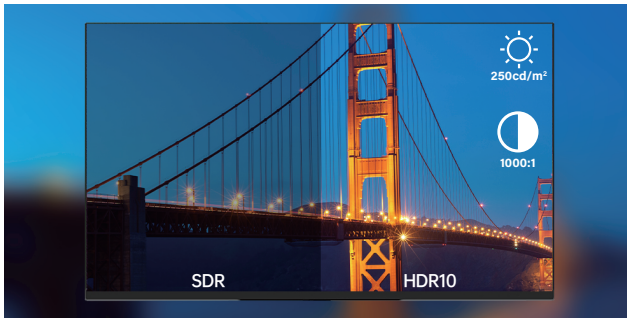

Features

Immersive Visual Experience

Immerse yourself in stunning visuals with our 24-inch IPS panel featuring a Full HD resolution of 1920 x 1080 pixels. The 3-sided frameless design offers an expansive viewing area, maximizing your visual experience and minimizing distractions.

Impressive Color Accuracy

Experience vibrant and accurate colors with a color gamut that covers 16.7 million colors and 72% NTSC color space. Witness your content come to life with rich and lifelike colors, enhancing your visual experience and productivity.

Enhanced Visual Contrast

Our monitor features a brightness of 250nits and a contrast ratio of 1000:1. With HDR10 support, enjoy improved contrast and brightness levels that add depth and realism to your visuals, making every detail stand out.