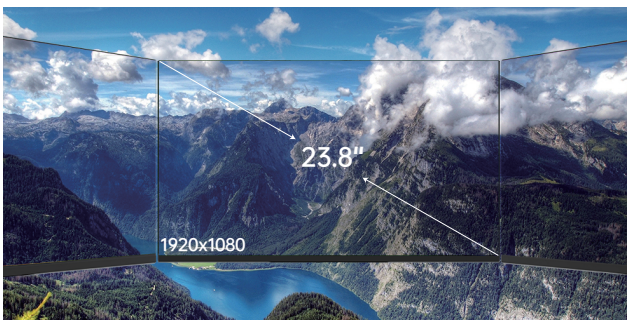

Features

Immersive Visual Experience

Immerse yourself in stunning visuals with our 24-inch IPS panel featuring a Full HD resolution of 1920 x 1080 pixels. The 3-sided frameless design offers an expansive viewing area, maximizing your visual experience and minimizing distractions.

Impressive Color Accuracy

Experience vibrant and accurate colors with a color gamut that covers 16.7 million colors and 72% NTSC color space. Witness your content come to life with rich and lifelike colors, enhancing your visual experience and productivity.

Specifications

Screen Size

23.8"

Resolution

1920x1080(75Hz)

VESA Mount

75X75mm

Panel type