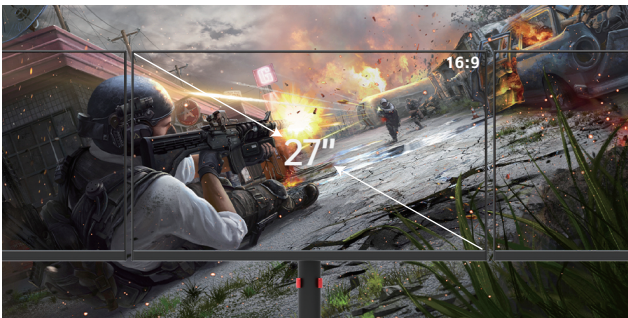

### Stunning Visuals

Immerse yourself in breathtaking visuals on the expansive 27-inch Fast IPS panel with QHD resolution. The 3-sided frameless design pushes the boundaries of your viewing experience, bringing games to life like never before.