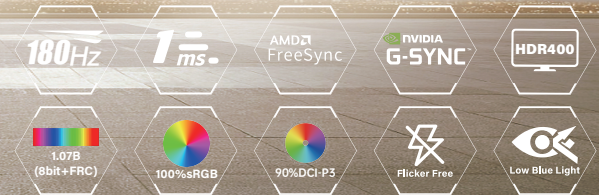

### 27" Fast IPS QHD Frameless Gaming Monitor

- 27" Fast IPS 2560\*1440 resolution
- 180Hz refresh rate and 1ms MPRT
- G-Sync & FreeSync technology
- Flicker-free technology and low blue light emission
- 1.07 billion, 90% DCI-P3, and 100% sRGB color gamut
- HDR400, brightness of 350 nits and contrast ratio of 1000:1

### Stunning Visuals

Immerse yourself in breathtaking visuals on the expansive 27-inch Fast IPS panel with QHD resolution. The 3-sided frameless design pushes the boundaries of your viewing experience, bringing games to life like never before.