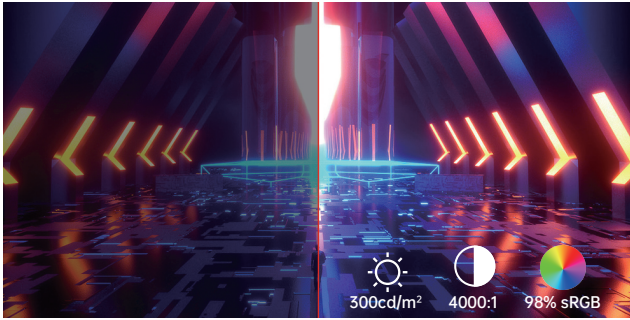

Features

Immersive Display

Immerse yourself in the action with our 32" gaming monitor featuring an HVA panel. The large screen size and FHD resolution of 1920*1080 ensure a captivating visual experience, allowing you to see every detail with clarity.

Smooth Gameplay

Enjoy silky-smooth gameplay with a high 180Hz refresh rate and a rapid 1ms MPRT. The ultra-fast response time eliminates motion blur, providing a competitive edge in fast-paced games.

Stunning Visuals

Experience vivid and lifelike visuals with a 4000:1 contrast ratio and a brightness of 300 cd/m². The 98% sRGB color gamut ensures accurate and vibrant colors, bringing your games to life with stunning clarity and depth.