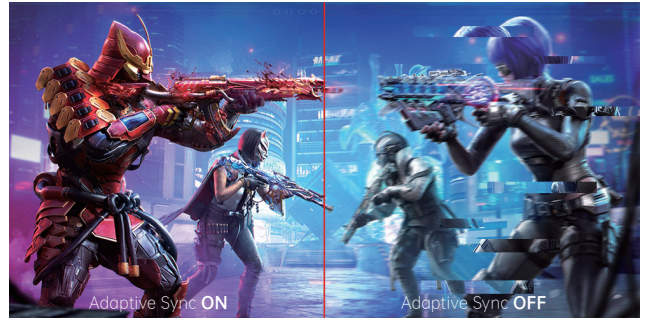

Features

Immersive Display

Immerse yourself in the action with our 32" gaming monitor featuring an HVA panel. The large screen size and FHD resolution of 1920*1080 ensure a captivating visual experience, allowing you to see every detail with clarity.

Smooth Gameplay

Enjoy silky-smooth gameplay with a high 180Hz refresh rate and a rapid 1ms MPRT. The ultra-fast response time eliminates motion blur, providing a competitive edge in fast-paced games.

Stunning Visuals

Experience vivid and lifelike visuals with a 4000:1 contrast ratio and a brightness of 300 cd/m². The 98% sRGB color gamut ensures accurate and vibrant colors, bringing your games to life with stunning clarity and depth.