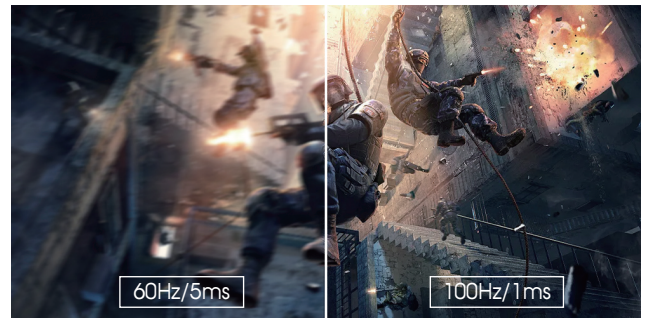

30"

YM300UR18F-100Hz

30" VA WFHD Curved 1800R Ultrawide Gaming Monitor

- 30" VA Curved 1800R panel with 21:9 aspect ratio
- 2560*1080 resolution, 16.7 colors and 72% NTSC color gamut
- 100Hz refresh rate & 1ms MPRT
- G-Sync & FreeSync technologies
- HDR400, 300nits brightness and 3000:1 contrast ratio
- HDMI and DP inputs

Features

Immerse Yourself in Stunning Visuals

Experience gaming like never before with our new 30-inch curved gaming monitor featuring a breathtaking 1800R VA panel. Its WFHD resolution (2560x1080) delivers crisp, detailed visuals, while the ultrawide 21:9 aspect ratio takes your gaming experience to new horizons.

Fluid and Responsive Gameplay

Get a competitive edge with a lightning-fast 100Hz refresh rate and a rapid 1ms response time. Say goodbye to motion blur and ghosting as you enjoy smooth and seamless gameplay, allowing you to react swiftly to every in-game action.